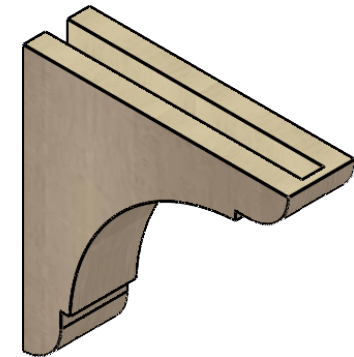

ITEM NUMBER: CORU03X12X12OLYRCPR

3"W X 12"D X 12"H SERIES 1 THIN OLYMPIC ROUGH CEDAR TIMBERTHANE
FAUX WOOD CORBEL, PRIMED

SIDE PROFILE

FRONT PROFILE

ISOMETRIC

EKENA MILLWORK
2300 WEST MAIN ST.
CLARKSVILLE, TX 75426
TOLL FREE: 866-607-0453
WWW.EKENAMILLWORK.COM

NOTES

1. INSTALLATION TO BE COMPLETED IN ACCORDANCE WITH MANUFACTURER'S SPECIFICATIONS.
2. DRAWING MAY NOT BE TO SCALE
3. THIS DRAWING IS INTENDED FOR DESIGN AND PLANNING PURPOSES ONLY.
4. ALL INFORMATION CONTAINED HEREIN WAS CURRENT AT THE TIME OF DEVELOPMENT BUT MUST BE REVIEWED AND APPROVED BY THE PRODUCT MANUFACTURER TO BE CONSIDERED ACCURATE.
5. TIMBERTHANE ARCHITECTURAL PRODUCTS ARE MADE FROM HIGH DENSITY URETHANE AND COME FACTORY PRIMED