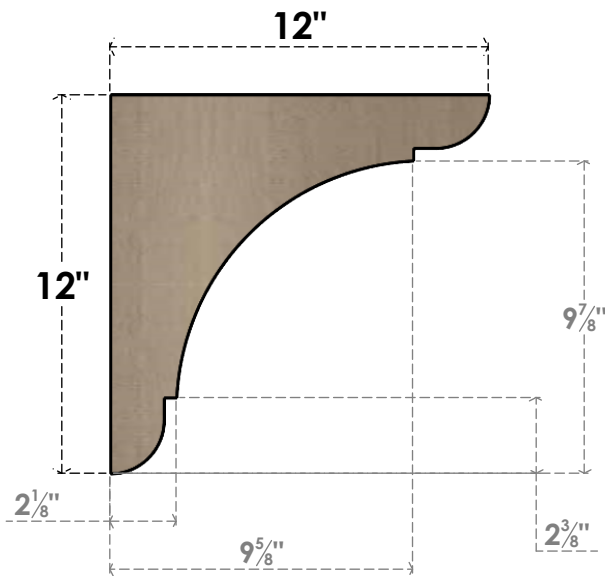

ITEM NUMBER: CORU03X12X12OLYRCPR

3"W X 12"D X 12"H SERIES 1 THIN OLYMPIC ROUGH CEDAR TIMBERTHANE
FAUX WOOD CORBEL, PRIMED

SIDE PROFILE

FRONT PROFILE

ISOMETRIC

EKENA MILLWORK
2300 WEST MAIN ST.
CLARKSVILLE, TX 75426
TOLL FREE: 866-607-0453
WWW.EKENAMILLWORK.COM

NOTES

1. INSTALLATION TO BE COMPLETED IN ACCORDANCE WITH MANUFACTURER'S SPECIFICATIONS.
2. DRAWING MAY NOT BE TO SCALE
3. THIS DRAWING IS INTENDED FOR DESIGN AND PLANNING PURPOSES ONLY.
4. ALL INFORMATION CONTAINED HEREIN WAS CURRENT AT THE TIME OF DEVELOPMENT BUT MUST BE REVIEWED AND APPROVED BY THE PRODUCT MANUFACTURER TO BE CONSIDERED ACCURATE.
5. TIMBERTHANE ARCHITECTURAL PRODUCTS ARE MADE FROM HIGH DENSITY URETHANE AND COME FACTORY PRIMED