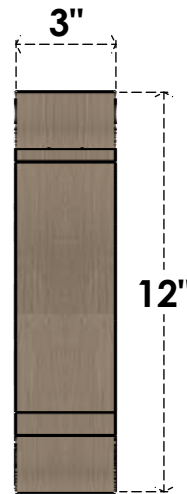

ITEM NUMBER: CORU03X12X12OLYRCPR

3"W X 12"D X 12"H SERIES 1 THIN OLYMPIC ROUGH CEDAR TIMBERTHANE
FAUX WOOD CORBEL, PRIMED

SIDE PROFILE

FRONT PROFILE

ISOMETRIC

EKENA MILLWORK
2300 WEST MAIN ST.
CLARKSVILLE, TX 75426
TOLL FREE: 866-607-0453
WWW.EKENAMILLWORK.COM

NOTES

1. INSTALLATION TO BE COMPLETED IN ACCORDANCE WITH MANUFACTURER'S SPECIFICATIONS.
2. DRAWING MAY NOT BE TO SCALE
3. THIS DRAWING IS INTENDED FOR DESIGN AND PLANNING PURPOSES ONLY.
4. ALL INFORMATION CONTAINED HEREIN WAS CURRENT AT THE TIME OF DEVELOPMENT BUT MUST BE REVIEWED AND APPROVED BY THE PRODUCT MANUFACTURER TO BE CONSIDERED ACCURATE.
5. TIMBERTHANE ARCHITECTURAL PRODUCTS ARE MADE FROM HIGH DENSITY URETHANE AND COME FACTORY PRIMED